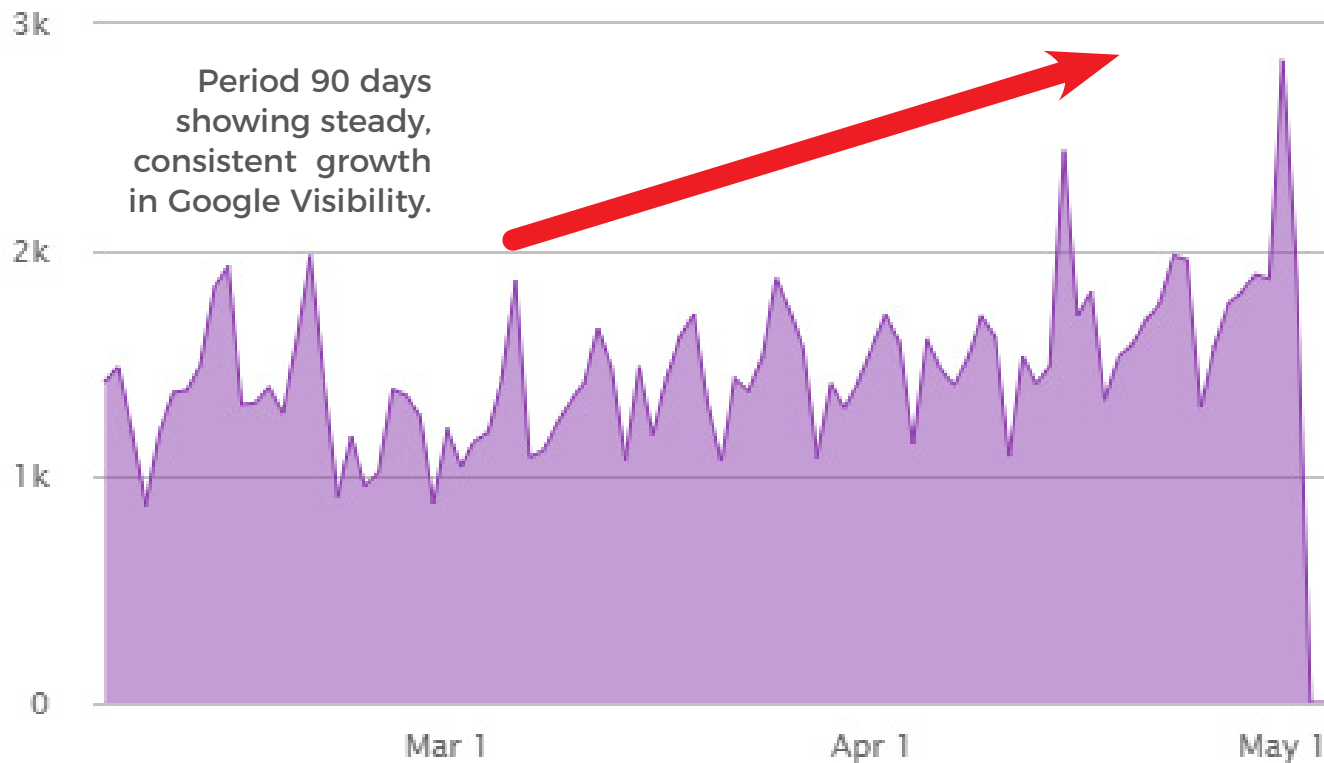

## How customers search for your business

- Direct**  
Customers who find your listing by searching for your business name or address.
- Discovery**  
Customers who find your listing by searching for a category, product or service.

## Where customers view your business on Google

Total views 506.26k

- Views on search**  
129.94k
- Views on maps**  
376.31k