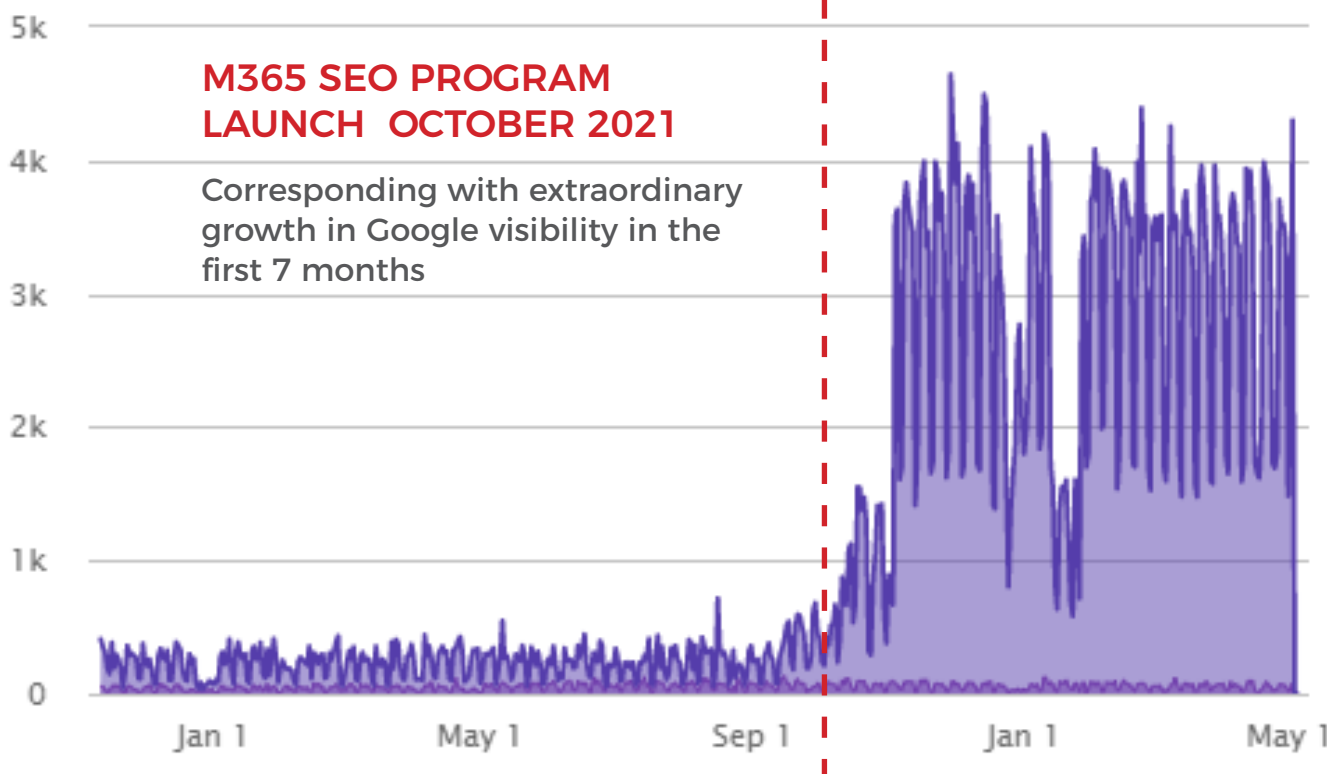

How customers search for your business

- Direct**
Customers who find your listing by searching for your business name or address.
- Discovery**
Customers who find your listing by searching for a category, product or service.

Where customers view your business on Google

Total views 646.73k

- Views on search**
27.93k
- Views on maps**
618.80k