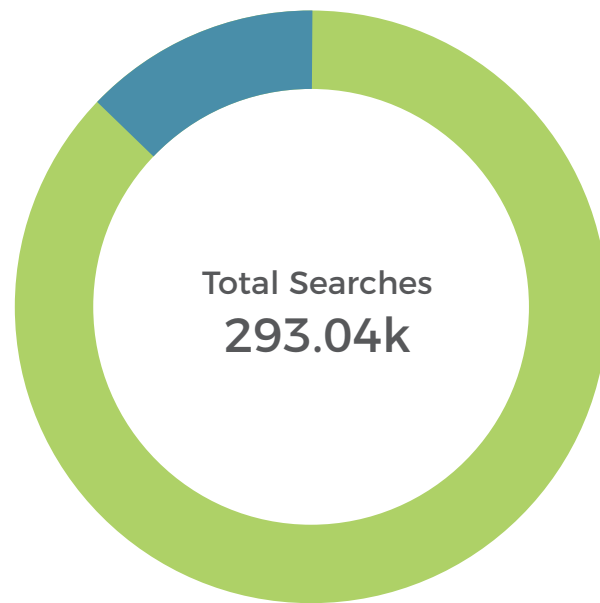

How customers search for your business

- Direct**
Customers who find your listing by searching for your business name or address.
- Discovery**
Customers who find your listing by searching for a category, product or service.

Where customers view your business on Google

Total views 646.73k

- Views on search**
27.93k
- Views on maps**
618.80k